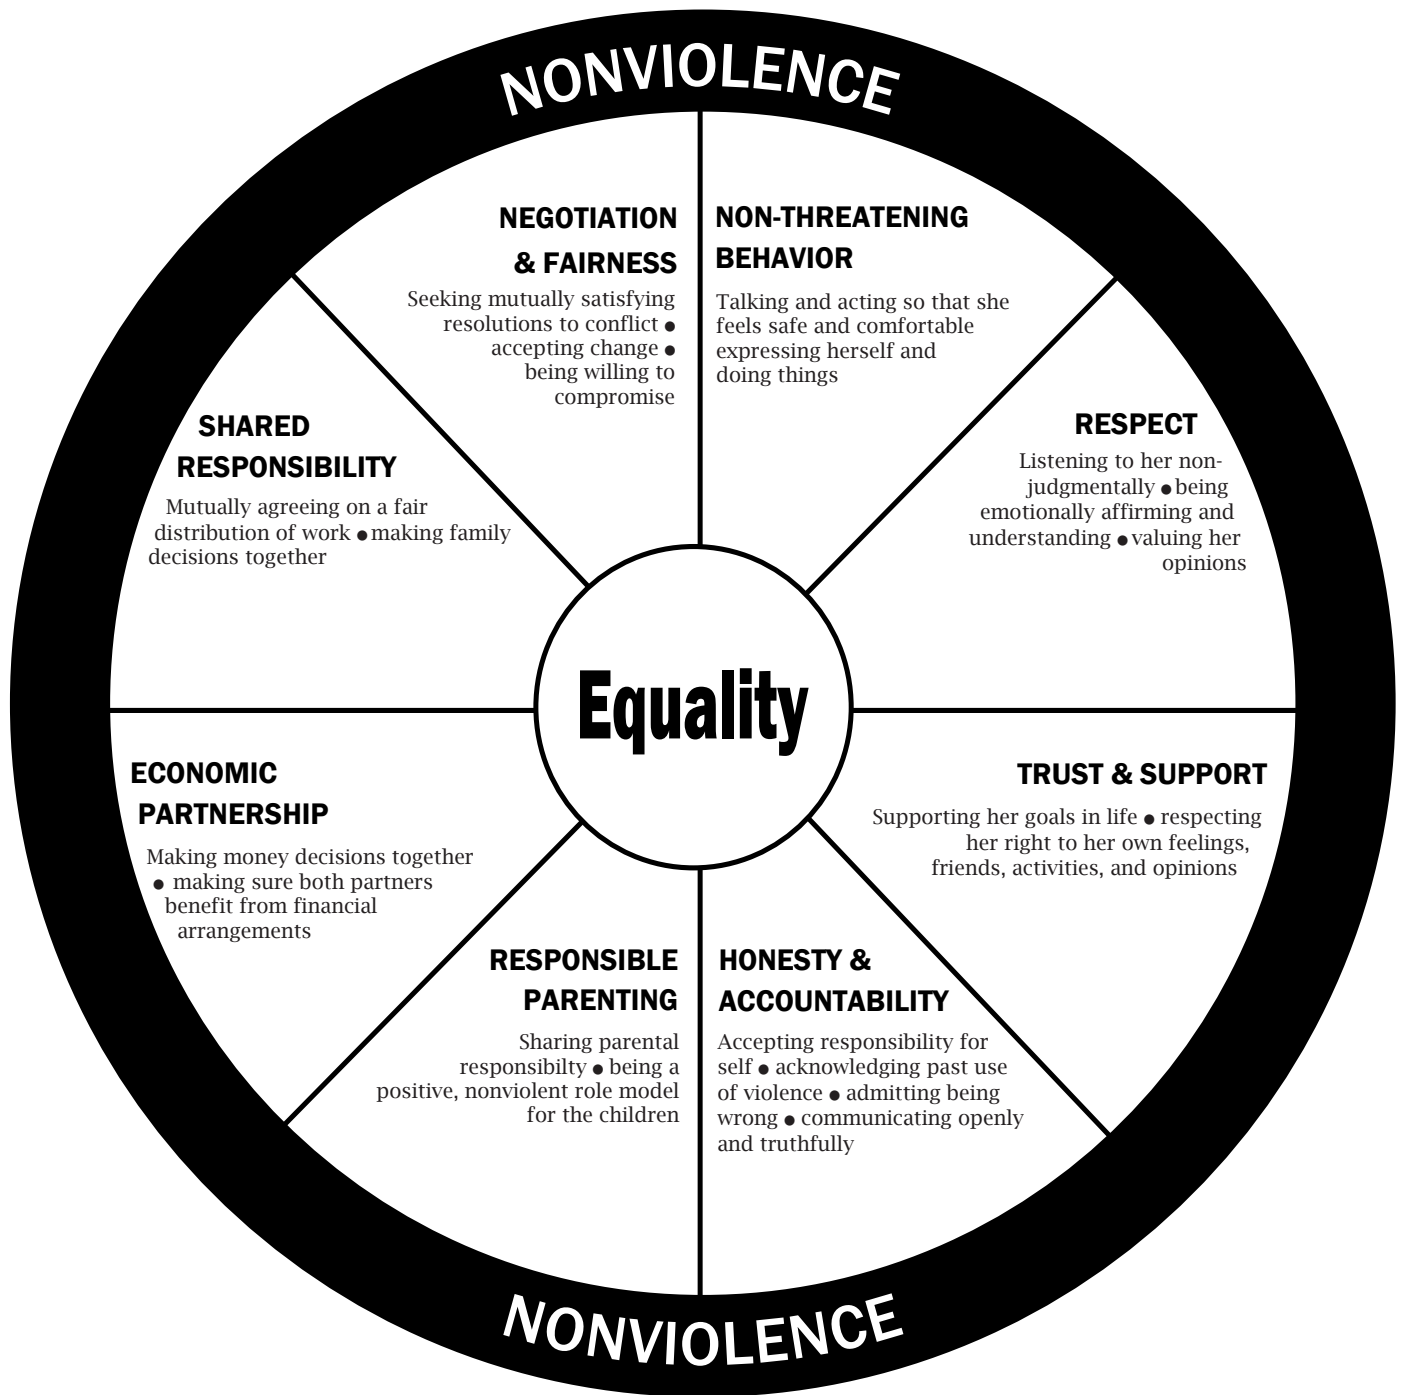

Is your relationship based on equality?

Domestic Abuse Intervention Project • 202 East Superior Street • Duluth, Minnesota 55802 • 218/722-4134

Adapted by

P.O. Box 161810 • Austin, TX 78716
512/794-1133 • Fax: 512/794-1199