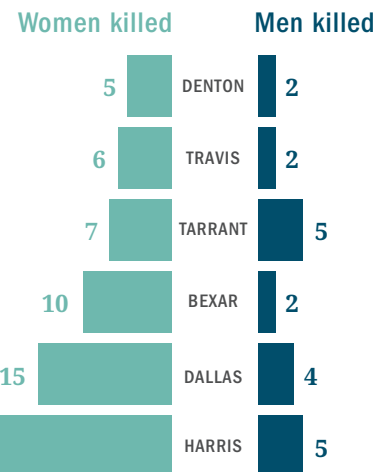

Honoring Texas Victims

2022 Family Violence Fatalities

216 TEXANS KILLED BY INTIMATE PARTNERS

6 LGBTQ+ victims

17 Victims killed during pregnancy or within one year post-partum

19 Teen and young adult victims

Annually, the Texas Council on Family Violence identifies men and women killed by their intimate partners or stalking perpetrators to both honor their memories and raise awareness. We hope this review elevates community conversations, collaborations, and commitment to domestic violence prevention and intervention strategies.

In 2022, TCFV documented the second highest number of intimate partner homicides in the last decade; 216 Texans were victims of family violence fatalities. This number includes 179 women and 37 men, including six LGBTQ+ victims.

Fatalities by County

*Homicide occurred in counties designated in white

Homicide perpetrators also killed 28 family members, friends, or bystanders and injured an additional 14 victims, including five law enforcement officers and nine family members, neighbors, and friends. The victims included 10 children who were killed and two children who were injured. Two hundred seventeen adults and minor children lost a parent to domestic violence.