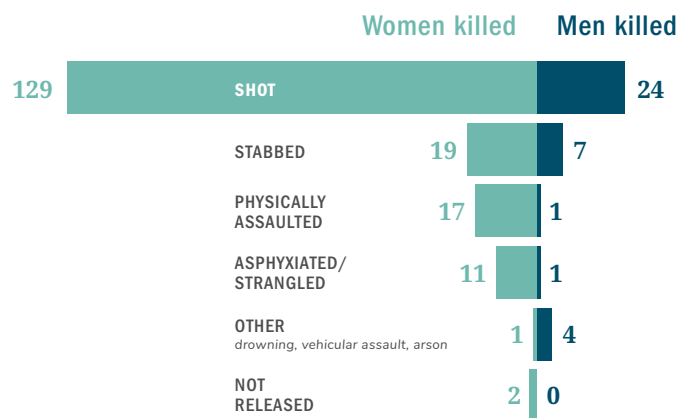

Honoring Texas Victims

2022 Family Violence Fatalities

216 TEXANS KILLED BY INTIMATE PARTNERS

6 LGBTQ+ victims

17 Victims killed during pregnancy or within one year post-partum

19 Teen and young adult victims

Fatalities by County

*Homicide occurred in counties designated in white

Homicide perpetrators also killed 28 family members, friends, or bystanders and injured an additional 14 victims, including five law enforcement officers and nine family members, neighbors, and friends. The victims included 10 children who were killed and two children who were injured. Two hundred seventeen adults and minor children lost a parent to domestic violence.

Honoring Texas Victims

2022 Family Violence Fatalities

TCFV.ORG

Method of Homicide and Firearm Impact

THE NUMBER OF WOMEN KILLED BY A MALE PARTNER WITH A FIREARM HAS **nearly doubled** IN THE LAST DECADE.

96%

of family members, friends, and bystanders killed were killed with a firearm

100%

of family members, friends, and bystanders injured were shot

18

perpetrators had identified firearm prohibitions

Victim Age