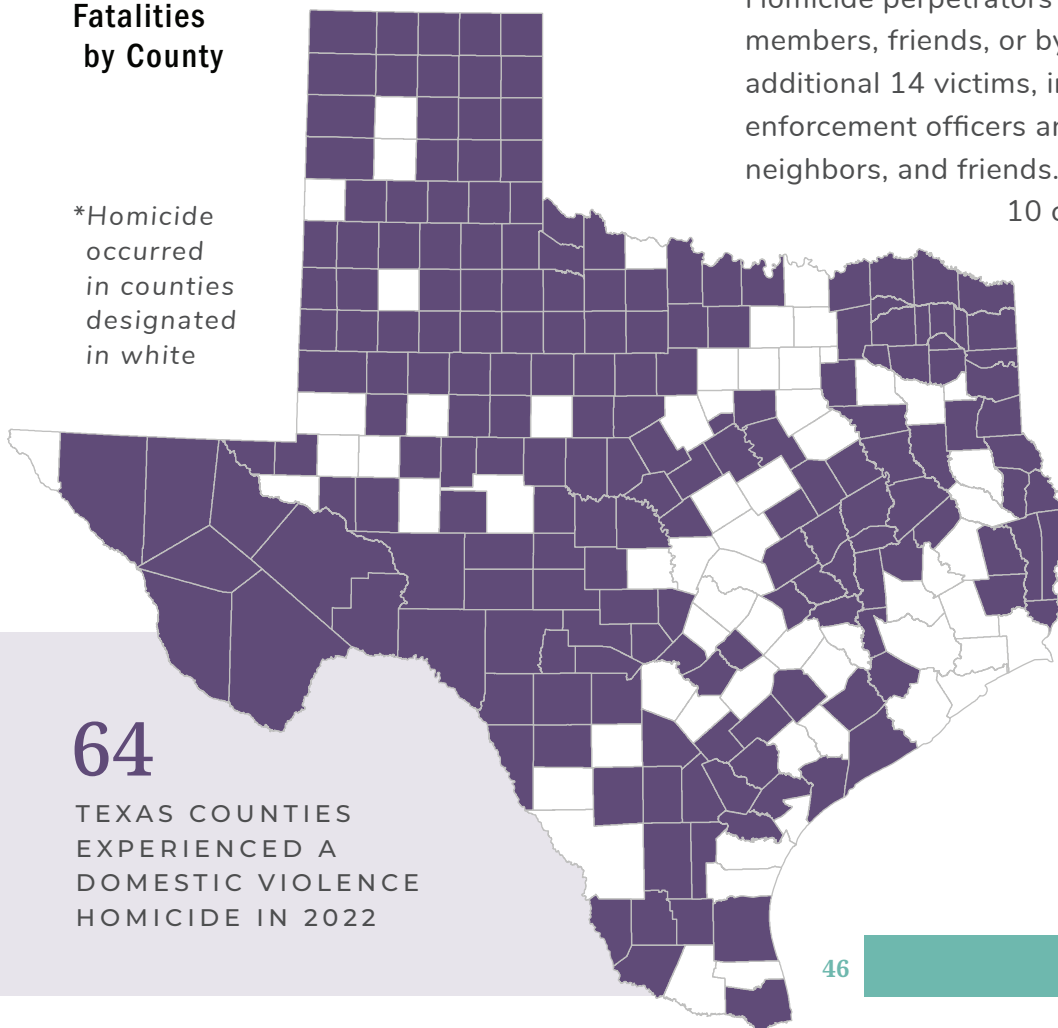

Honoring Texas Victims

2022 Family Violence Fatalities

216 TEXANS KILLED BY INTIMATE PARTNERS

6 LGBTQ+ victims

17 Victims killed during pregnancy or within one year post-partum

19 Teen and young adult victims

Annually, the Texas Council on Family Violence identifies men and women killed by their intimate partners or stalking perpetrators to both honor their memories and raise awareness. We hope this review elevates community conversations, collaborations, and commitment to domestic violence prevention and intervention strategies.

In 2022, TCFV documented the second highest number of intimate partner homicides in the last decade; 216 Texans were victims of family violence fatalities. This number includes 179 women and 37 men, including six LGBTQ+ victims.

Fatalities by County

*Homicide occurred in counties designated in white

Homicide perpetrators also killed 28 family members, friends, or bystanders and injured an additional 14 victims, including five law enforcement officers and nine family members, neighbors, and friends. The victims included 10 children who were killed and two children who were injured. Two hundred seventeen adults and minor children lost a parent to domestic violence.